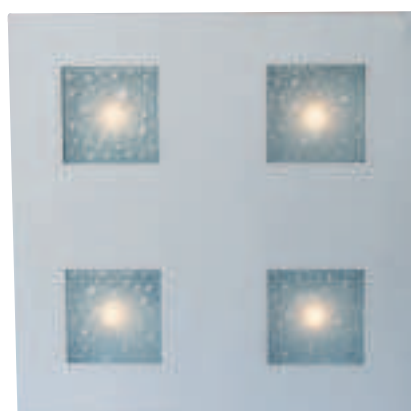

Applique murale/Plafonnier Aqua I

948126 Argent mat / Verre

€ 73,00

Caractéristiques techniques
Transformateur graduable inclus

230V 12V	G4	MAX 4x10W	LAMPE INCLUDE
0,3m	2,9 kg	380mm L 380mm H 30mm T	F

Aqua I

Applique murale/Plafonnier Aqua II

948125 Argent mat / Verre

€ 80,00

Caractéristiques techniques
Transformateur graduable inclus

230V 12V	G4	MAX 5x10W	LAMPE INCLUDE
0,3m	3,2 kg	1000mm L 150mm H 30mm T	F