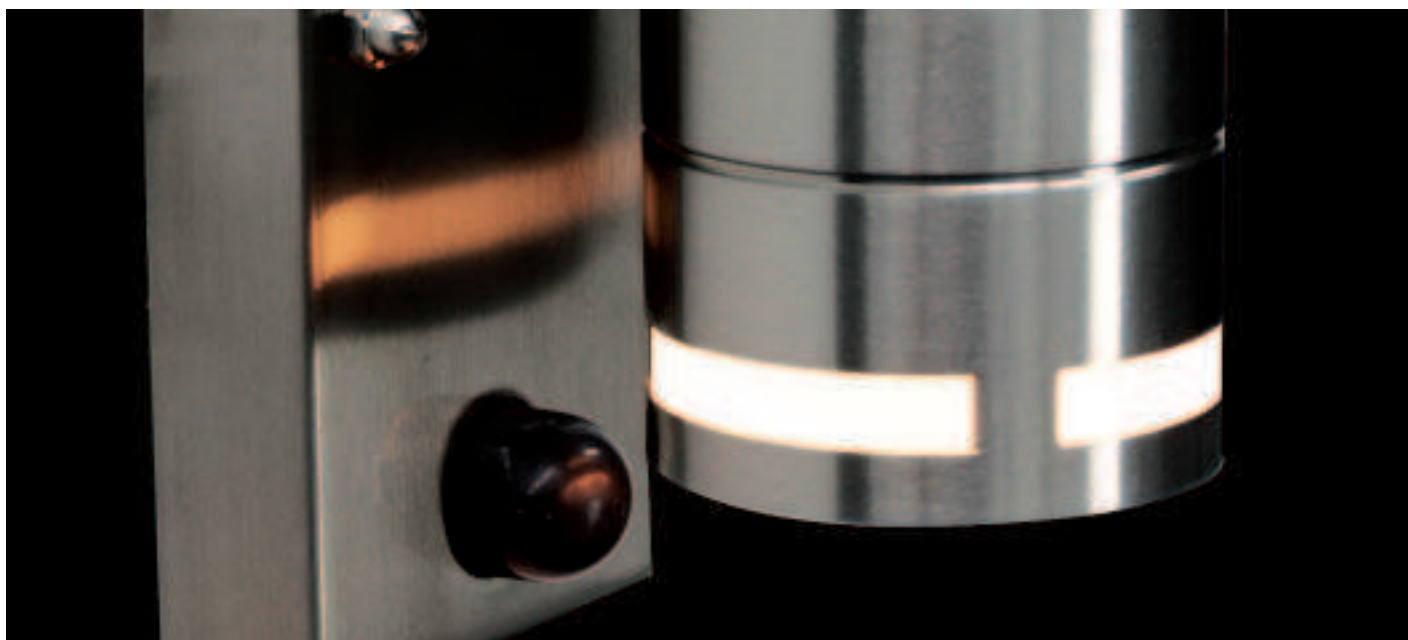

Applique murale GU10 Zoulou 4

830027 Inox

€ 80,00

Caractéristiques techniques
Détecteur de présence inclus.

230V	GU10	MAX 35W	LAMPE INCLUSE	IP44
0,5m	0,6 kg	62mm Ø 140mm H 115mm T	F