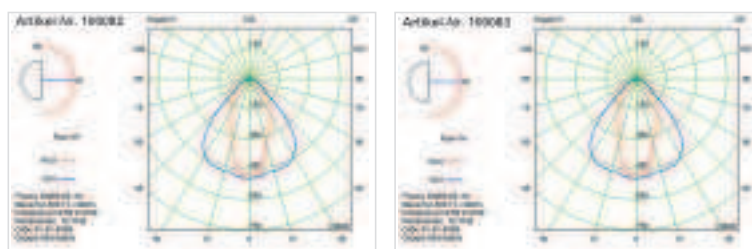

Horiziodes - Outdoor Tec 3

100082 250W

€ 300,00

230V	E40	250W	LAMPE INCLUDE	IP65	△
1,5m	9,0 kg	455mm L 515mm H 160mm T			

100083 400W

€ 300,00

230V	E40	400W	LAMPE INCLUDE	IP65	△
1,5m	10,5 kg	455mm L 515mm H 160mm T