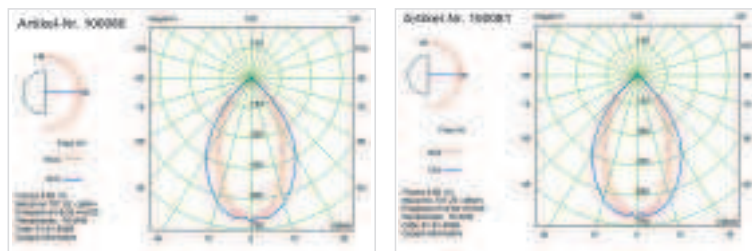

Horiziodes - Outdoor Tec 1

100080 70W

€ 230,00

230V	RX7S	70W	LAMPE INCLUDE	IP65	△
1,5m	0,8 kg	215mm L 390mm H 155mm T			

100081 150W

€ 230,00

230V	Rx7s	150W	LAMPE INCLUDE	IP65	△
1,5m	5,8 kg	215mm L 390mm H 155mm T			