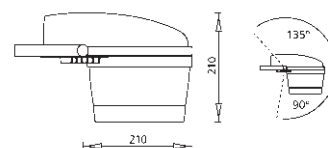

Outdoor 70

600113

€ 175,00

230V	Rx7s	HQI CDM	70W	SANS LAMPE	IP66
		210mm Ø 190mm L 340mm H