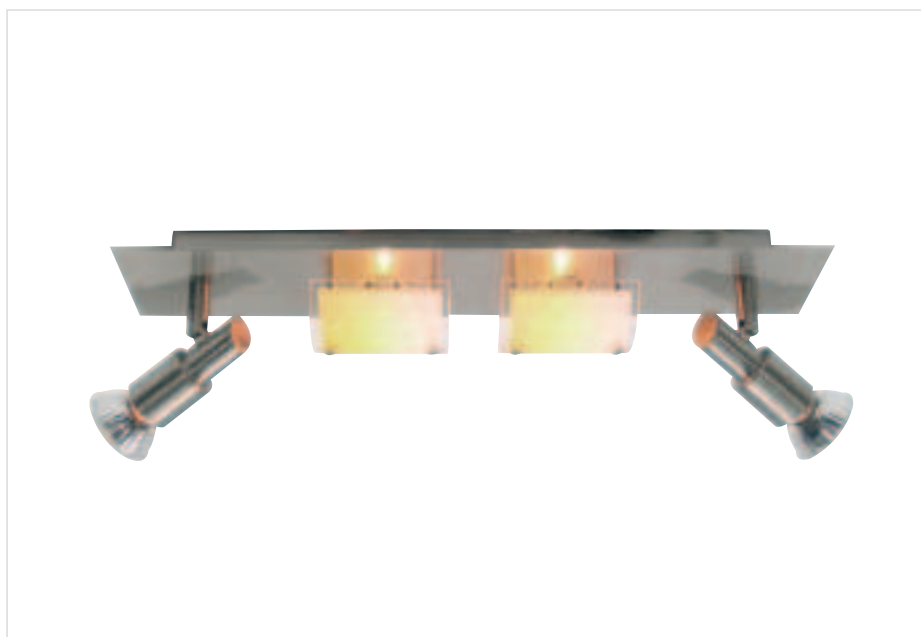

Plafonnier Syra

700011 Aspect "inox" / Verre jaune

€ 76,00

230V	GU10	MAX 2x50W	G9	MAX 2x40W	LAMPE INCLUDE
0,5m	1,1 kg	420mm L 100mm L 130mm H