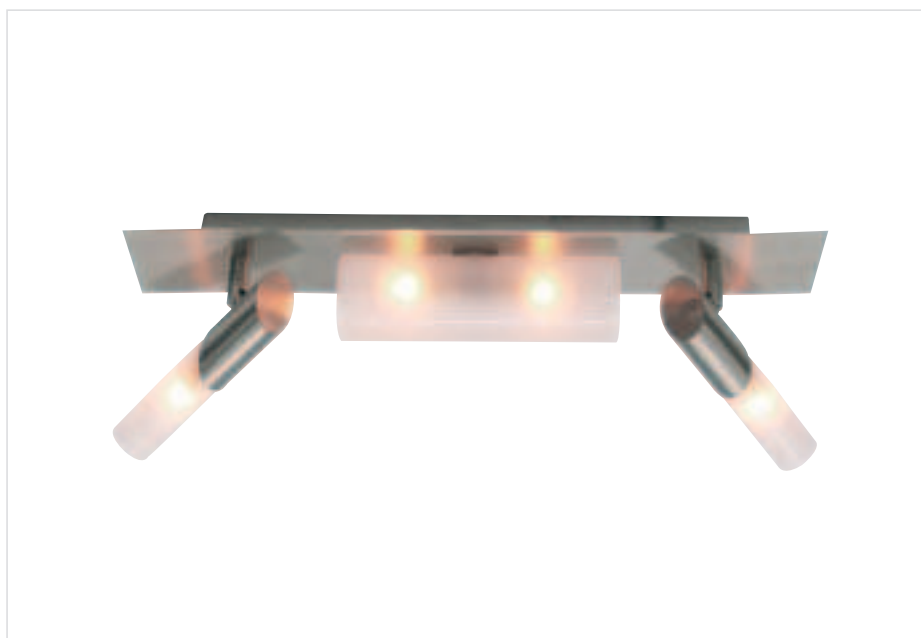

Sol 3

948127 Aspect "inox" / Brossé

€ 38,00

230V	GU10	MAX 3x50W	LAMPE INCLUDE
0,5m	1,0 kg	220mm Ø 140mm H	 

Plafonnier Toronto 2

700022 Aspect "inox" / Verre satiné

€ 65,00

230V	G9	MAX 4x40W	LAMPE INCLUDE
0,5m	2,1 kg	450mm L 70mm L 200mm H	  