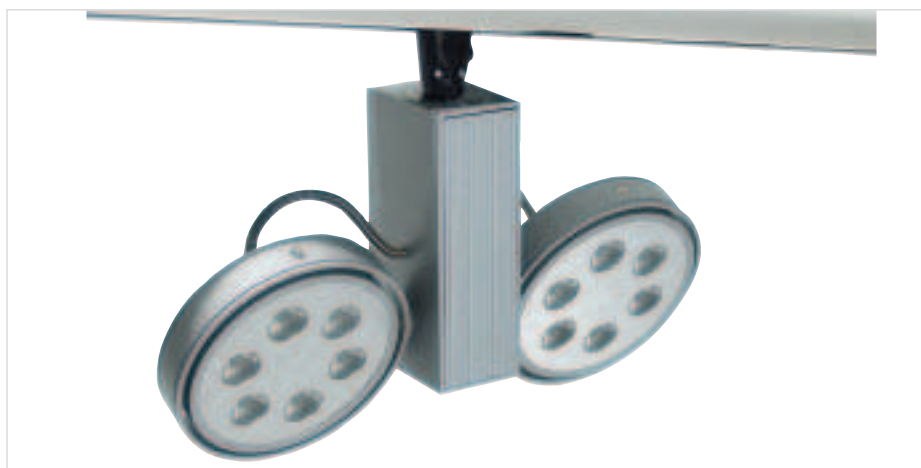

565005 Argent mat / Aluminium brossé

€ 159,00

230V	MAX 6x1W	INCLUS LED
0,3 kg	150mm L 190mm H	 

LED Spot 12

565006 Argent mat / Aluminium brossé

€ 259,00

230V	MAX 12x1W	INCLUS LED
0,3 kg	260mm L 190mm H	 

Spot Epo